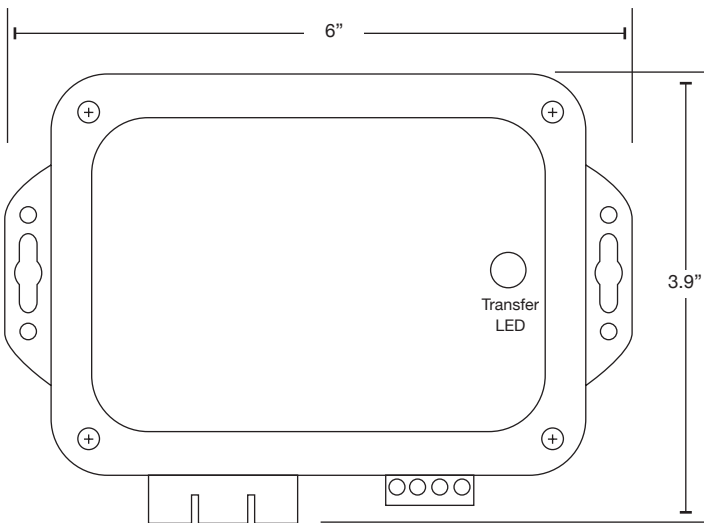

3-Phase Kohler® RXT Transfer Switch Expander

Features

- For 120/208 VAC RXT transfer switches up to 200A
- Daisy chain multiple RXT transfer switches
- Allows use of cost-effective RXT switches for 3-phase application
- Transfer switch control board plug connects directly into the RXT expander
- LED light illuminates upon transfer to generator power
- Maintenance free, requires no batteries or adjustments
- RXT control board can be removed from slave transfer switches
- Small footprint that easily installs in transfer switch enclosure where control board was located
- One unit required for each slave switch being installed
- 2 year warranty

Top View

Side View