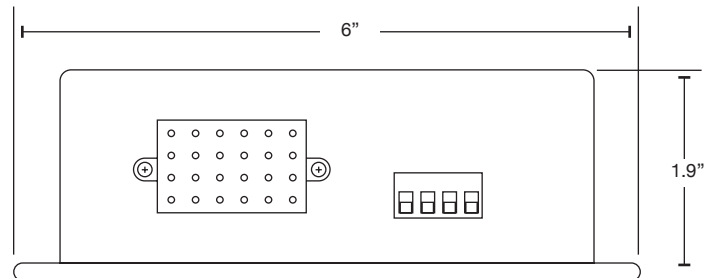

3-Phase Kohler® RXT Transfer Switch Expander

Features

- For 120/208 VAC RXT transfer switches up to 200A
- Daisy chain multiple RXT transfer switches
- Allows use of cost-effective RXT switches for 3-phase application
- Transfer switch control board plug connects directly into the RXT expander
- LED light illuminates upon transfer to generator power
- Maintenance free, requires no batteries or adjustments
- RXT control board can be removed from slave transfer switches
- Small footprint that easily installs in transfer switch enclosure where control board was located
- One unit required for each slave switch being installed
- 2 year warranty

Top View

Side View